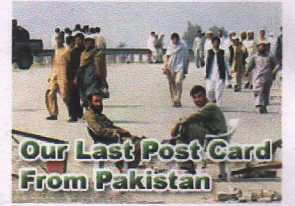

Fiji VoIP Reseller
Newest VoIP Reseller-Top Quality Competitive VoIP Wholesale Services
www.iWorldServices.com

Fiji Sailing Adventure
A must do Fiji island experience 1 to 4 day yasawa safari tours
www.fijisailing.com.fj

Papagano Resort Fiji
a paradise to discover dive, snorkel, hike, kayak, birds
www.papagenoresortfiji.com

Peninsula Int'l Hotel
Stay in comfort while in Suva, Fiji Close to Downtown and amenities
www.peninsula.com.fj